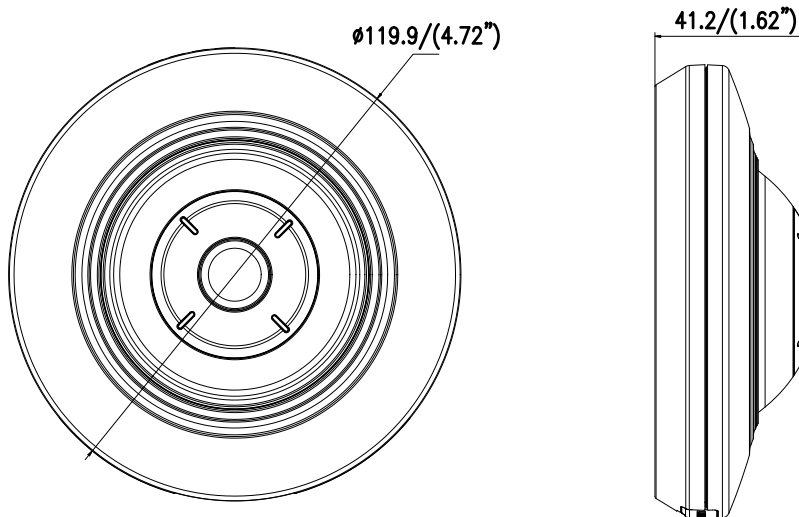

Detection	Motion detection, dynamic analysis, intrusion detection, line crossing detection
Protocols	TCP/IP, ICMP, HTTP, HTTPS, FTP, DHCP, DNS, DDNS, RTP, RTSP, RTCP, PPPoE, NTP, UPnP, SMTP, SNMP, IGMP, 802.1X, QoS, IPv6
Standard	ONVIF (PROFILE S, PROFILE G), ISAPI
General Function	One-key reset, anti-flicker, password protection, privacy mask, IP Address filtering, heartbeat, watermark
Firmware Version	V5.5.52
Interface	
Communication Interface	1 RJ45 10M/100M self-adaptive Ethernet port
Audio (-S)	1 audio input (line in), 1 audio output interface
Alarm (-S)	1 alarm input, 1 alarm output (DC24V, 1A or AC110V, 500mA, max.)
On-board Storage	Built-in microSD/SDHC/SDXC slot, up to 128 G
General	
Operating Conditions	-10 °C to +50 °C (-14 °F to +122 °F), Humidity 95% or less (non-condensing)
Power Supply	12 VDC, 0.5 A, max. 6 W PoE (802.3af, 36 V to 57 V), 0.2 A to 0.1 A, max. 7.5 W
IR Range	Up to 8 m
Dimensions	Φ 119.9 × 41.2 mm (Φ 4.72" × 1.62")
Weight	600 g (1.32 lbs.)

Available Model

DS-2CD2955FWD-I (1.05 mm), DS-2CD2955FWD-IS (1.05 mm)

Dimension

Unit: mm(inch)

Accessory**DS-1294ZJ**
Wall mount**DS-1281ZJ-DM27**
Inclined ceiling mount**DS-1297ZJ**
Pendant mount
(extendable)**DS-1299ZJ**
Pendant mount